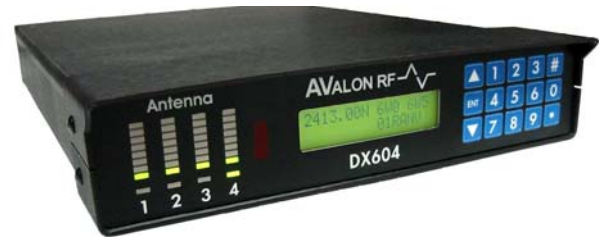

## DIVERSITY ANALOGUE FM

Two channel diversity

Four channel diversity

In the era of digital COFDM links, conventional analogue FM equipment has tended to get put aside. However, this proven reliable equipment still has its place and in many applications low cost, small size, low weight and low power consumption are key performance criteria that COFDM solutions struggle to meet. Navtech continues to develop and promote analogue FM equipment alongside digital COFDM and with our latest diversity analogue receivers can offer multipath resistant performance and non line of sight link capability. This can give a new lease of life to existing analogue transmitters and provides additional surveillance capabilities that were previously unavailable with analogue FM transmission methods.

### Transmission

- UHF, L, S and C band
- 10mW to 10W RF output (PA dependant)
- Multiple frequency presets
- Rugged, compact housings in milled alloy
- Integrated camera options
- Customised builds for special applications