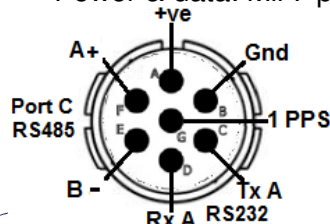

Specifications:

Power: 6 to 36 volts dc (3 watts)
Interface: Port A RS232 configurable baud rate (default 19,200)
Port C RS485 configurable baud rate (default 19,200)
Each port can output NMEA Messages $GPGGA, VTG, ZDA, RMC, GSV & $HEHDT,$HEROT, $PSATHPR (heading, pitch & roll)+ Binary data – all configurable to user requirement.

Dimensions: 39.5 x 12.5 x 3.4 cm, Weight: 1.2Kg

Environmental: NTS-HR102-(IP66) = IP66 with Mil style connector underside.
NTS-HR102-(IP51) = IP51 with D connector along edge
NTS-HR102-(C) = IP51 with D connector underside

Connections: Power & data: Mil 7 pin:-