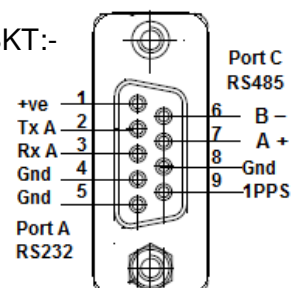

9 way D SKT:-